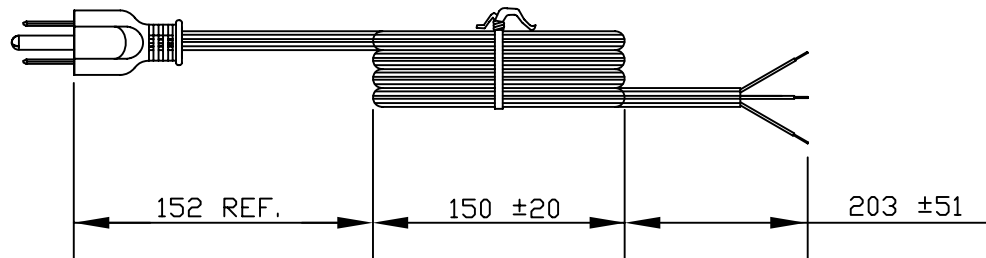

REV	DESCRIPTION	DATE
3	REVISED TO SHOW CHINA MANUFACTURED CORD	11/26/07
2	FORMAT UPDATE	08/20/04
1	C.U.D - NEW RELEASE	06/11/04

FORM IN71-07 REV.A

- ☒ Indianapolis, IN
- ☐ Conover, N.C.
- ☐ Freemont, CA
- ☐ Aguascalientes, MX
- ☐ Tijuana, Mexico
- ☐ Hermosillo, MX
- ☐ Clinton, AR
- ☐ Kanata, Canada

Proprietary Notice:

This document is the property of Volex Incorporated. The information contained herein is not to be disclosed to anyone without the express written consent of Volex Inc.

MATERIAL:
PLUG: PVC, GRAY
JACKET: PVC, GRAY

FINISH:
JACKET: SERRATED

SCALE:
NOT TO SCALE

ECD:
N/A

ITEM DESCRIPTION
CORDSET - NORTH AMERICAN
POWER SUPPLY CORD (8')

TOLERANCE UNLESS OTHERWISE SPECIFIED
.XXX ± .005
.XX ± .02
.X ± .03
FRACT. ± 1/32
ANGULAR ± 1/2°

APPROVED STC	DRAWN BY ARK	DATE: 06/11/04

PART NO.
17239 8 B1