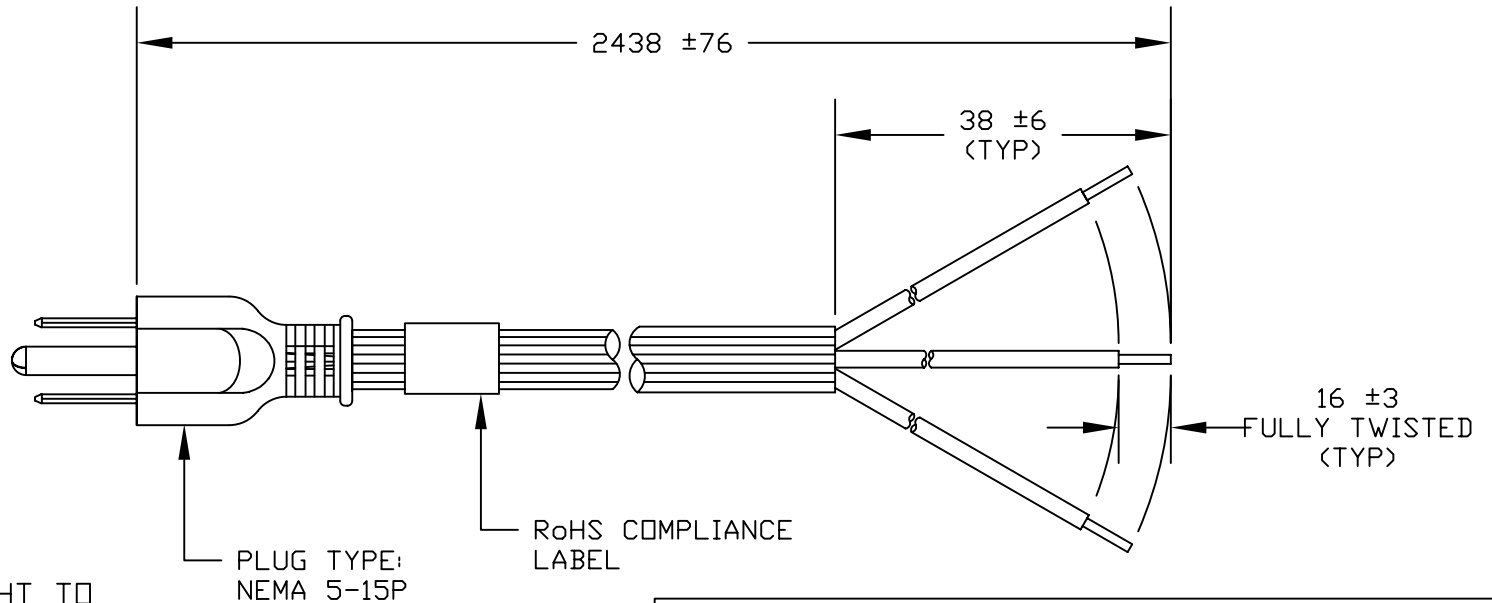

## Standard Cord Details: 17239 8 B1

Specifications	
<b>Certifications</b>	
<b>Part Number</b>	17239 8 B1
<b>Connector Type</b>	none
<b>Plug Type</b>	5-15P
<b>Category</b>	Plastic
<b>Application</b>	Non-Detachable
<b>Plug Catalog No.</b>	PS204
<b>Connector Catalog No.</b>	
<b>Cable</b>	SVT AWG 18x3
<b>Jacket Color</b>	Gray
<b>Length in Feet</b>	8
<b>Length in Meters</b>	2.44
<b>Temperature Rating</b>	60C
<b>Packaging Units Per Carton</b>	90
<b>Color Coding</b>	North America
<b>Nominal OD in Inches</b>	0.246
<b>Nominal OD in Millimeters</b>	6.25
<b>Notes</b>	See 17237 for 6ft version. See 17238 for SV (rubber) version.

VOLEX RESERVES THE RIGHT TO ALTER NON-CRITICAL DIMENSIONS WITHOUT NOTICE.

PLUG TYPE:  
NEMA 5-15P

RoHS COMPLIANCE LABEL

**NOTES:**

- 1) CORDAGE: 18/3 SVT, 60°C, GRAY
- 2) APPROVALS:
- 3) RATING: 10 AMP/125 VOLTS
- 4) FLAME RATING : FT2
- 5) PACKAGING: 90 PIECES/CARTON
- 6) ALL DIMENSIONS IN MILLIMETERS.

FINISH:  
JACKET: SERRATED

SCALE:  
NOT TO SCALE

ECD:  
N/A

ITEM DESCRIPTION  
CORDSET - NORTH AMERICAN  
POWER SUPPLY CORD (8')

TOLERANCE UNLESS OTHERWISE SPECIFIED  
.XXX ± .005  
.XX ± .02  
.X ± .03  
FRACT. ± 1/32  
ANGULAR ± 1/2°